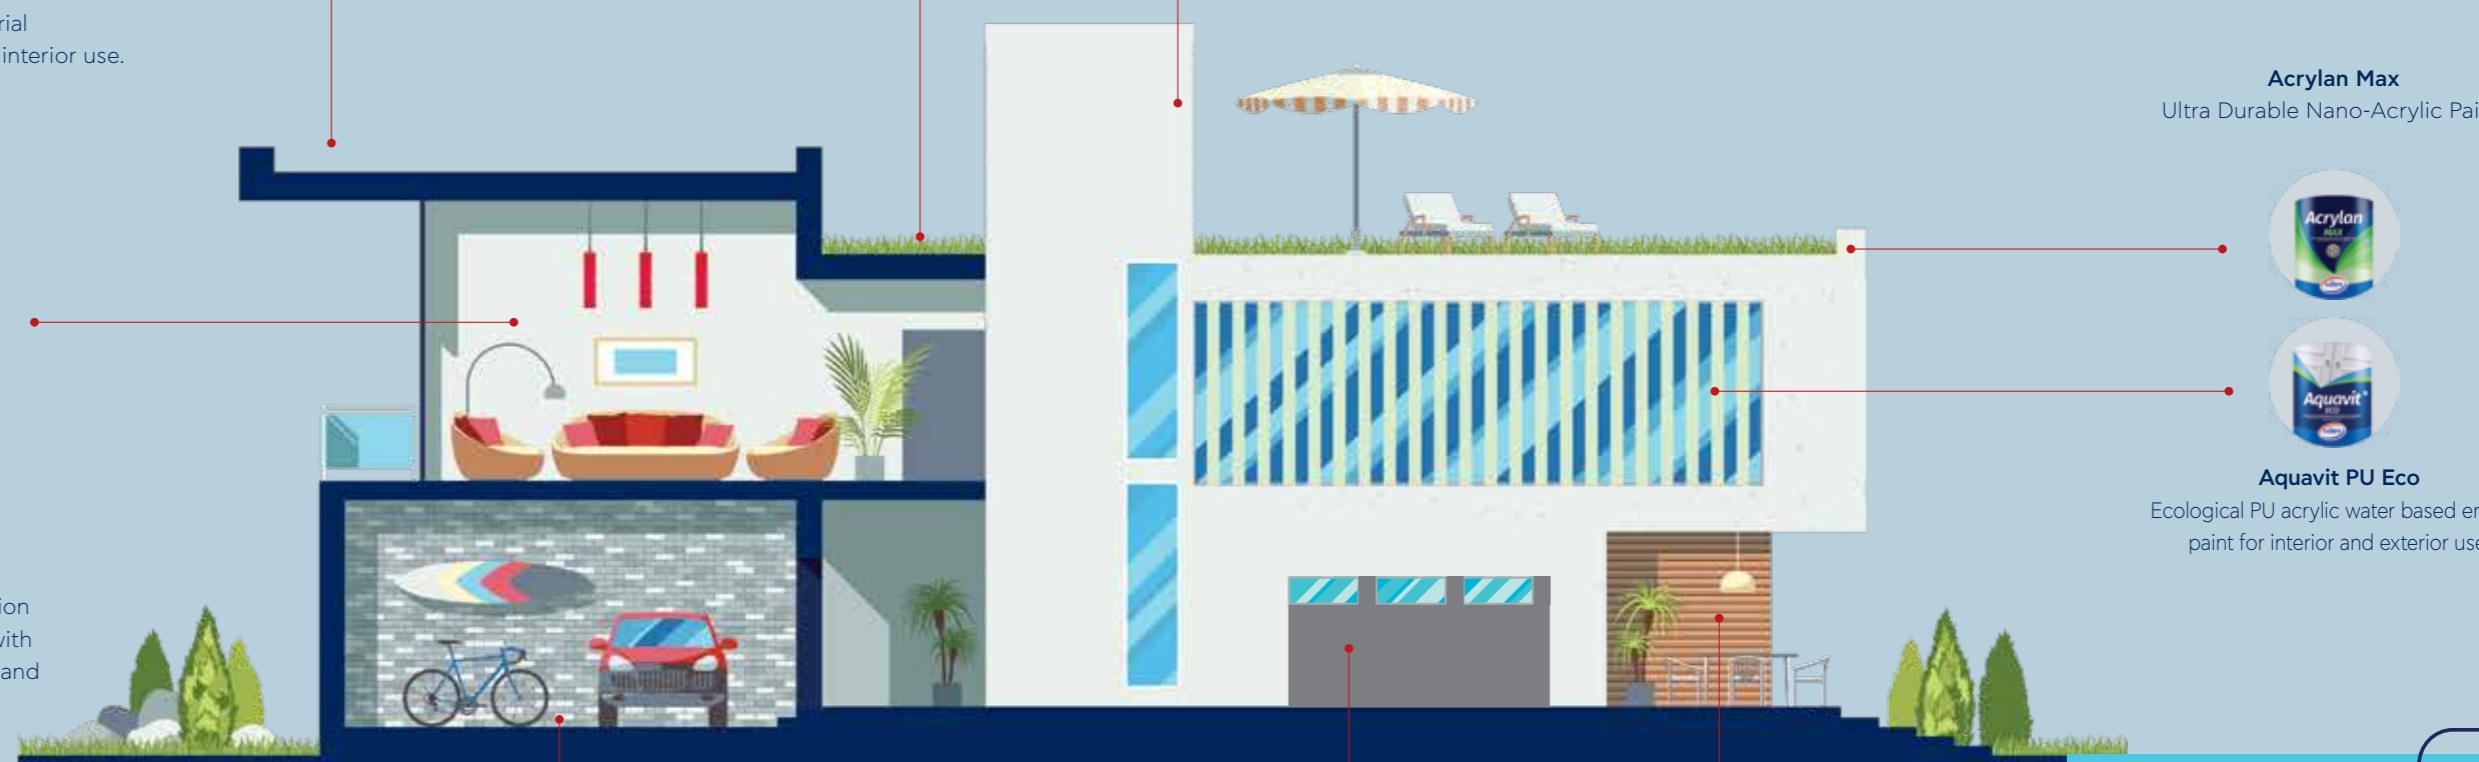

WATERPROOFING SOLUTIONS

Integrated waterproofing solutions from foundations to roof! ✦

EXTERNAL THERMAL INSULATION SYSTEM AND ANTI-CRACK PROTECTION SYSTEM

Certified external Insulation Composite System that improves building's energy classification and reduces its maintenance cost.

3 in 1 solution: Thermal insulation - Plaster that can be colored - Unlimited number of color shades ✦

Granikot Acrylic   **Granikot Linea**   **Granikot Silicon**   **Granikot Fire Resistant**

Plasters of the Granikot series of acrylic or silicone composition, highly resistant to weather changes and mechanical stress for indoor and outdoor use.

Acrylan Max
Ultra Durable Nano-Acrylic Paint.

Aquavit PU Eco
Ecological PU acrylic water based enamel paint for interior and exterior use.

Grip 360
Mat, waterborne multi-bonding primer. It offers great adhesion and anchorage on difficult absorbent and non-absorbent surfaces.

Heavy Metal Silicon Varnish
Solvent based silicon anticorrosive tough varnish. It offers excellent protection, maintaining the rusty effect image.

Heavy Metal Silicon
Solvent based silicon alkyd tough enamel with excellent durability. Can be colored in thousands of shades.

Diaxyl Plus
Protective and decorative polyurethane water-based penetration varnish for interior and exterior wooden surfaces.

Pool Paint
Two Component Solvent-based Epoxy Paint For Pools