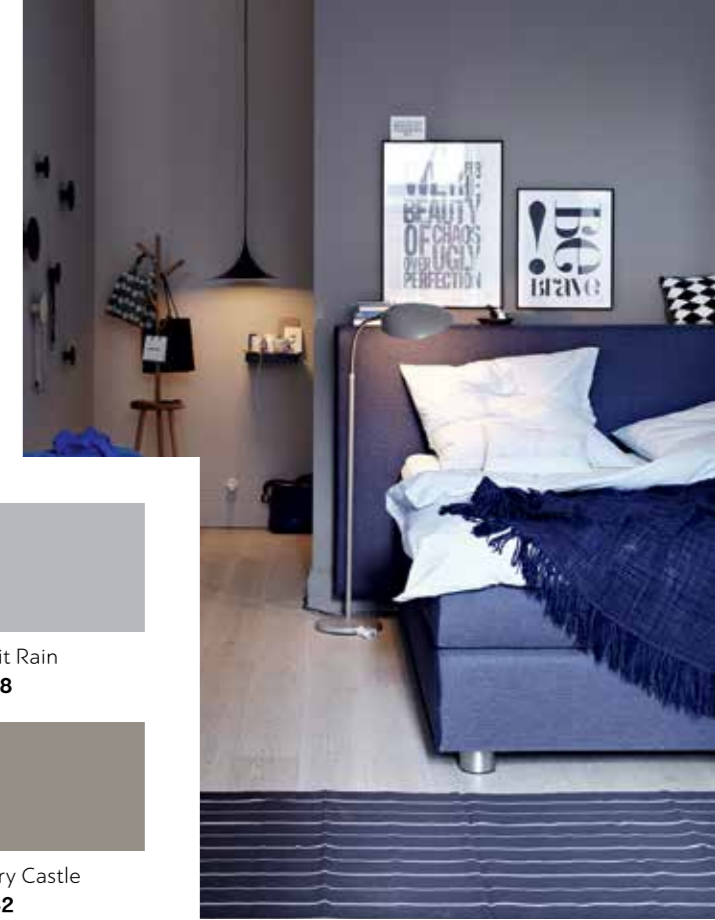

Let it Rain
0518

Sultry Castle
0562

Discreet charm

Neutral shades are suitable for smaller rooms as they interact with natural light.

Choose sustainable paints from the **Vitex Care** family to renew your bedroom. They provide the highest level of protection for people, the environment and the surface (p.64).