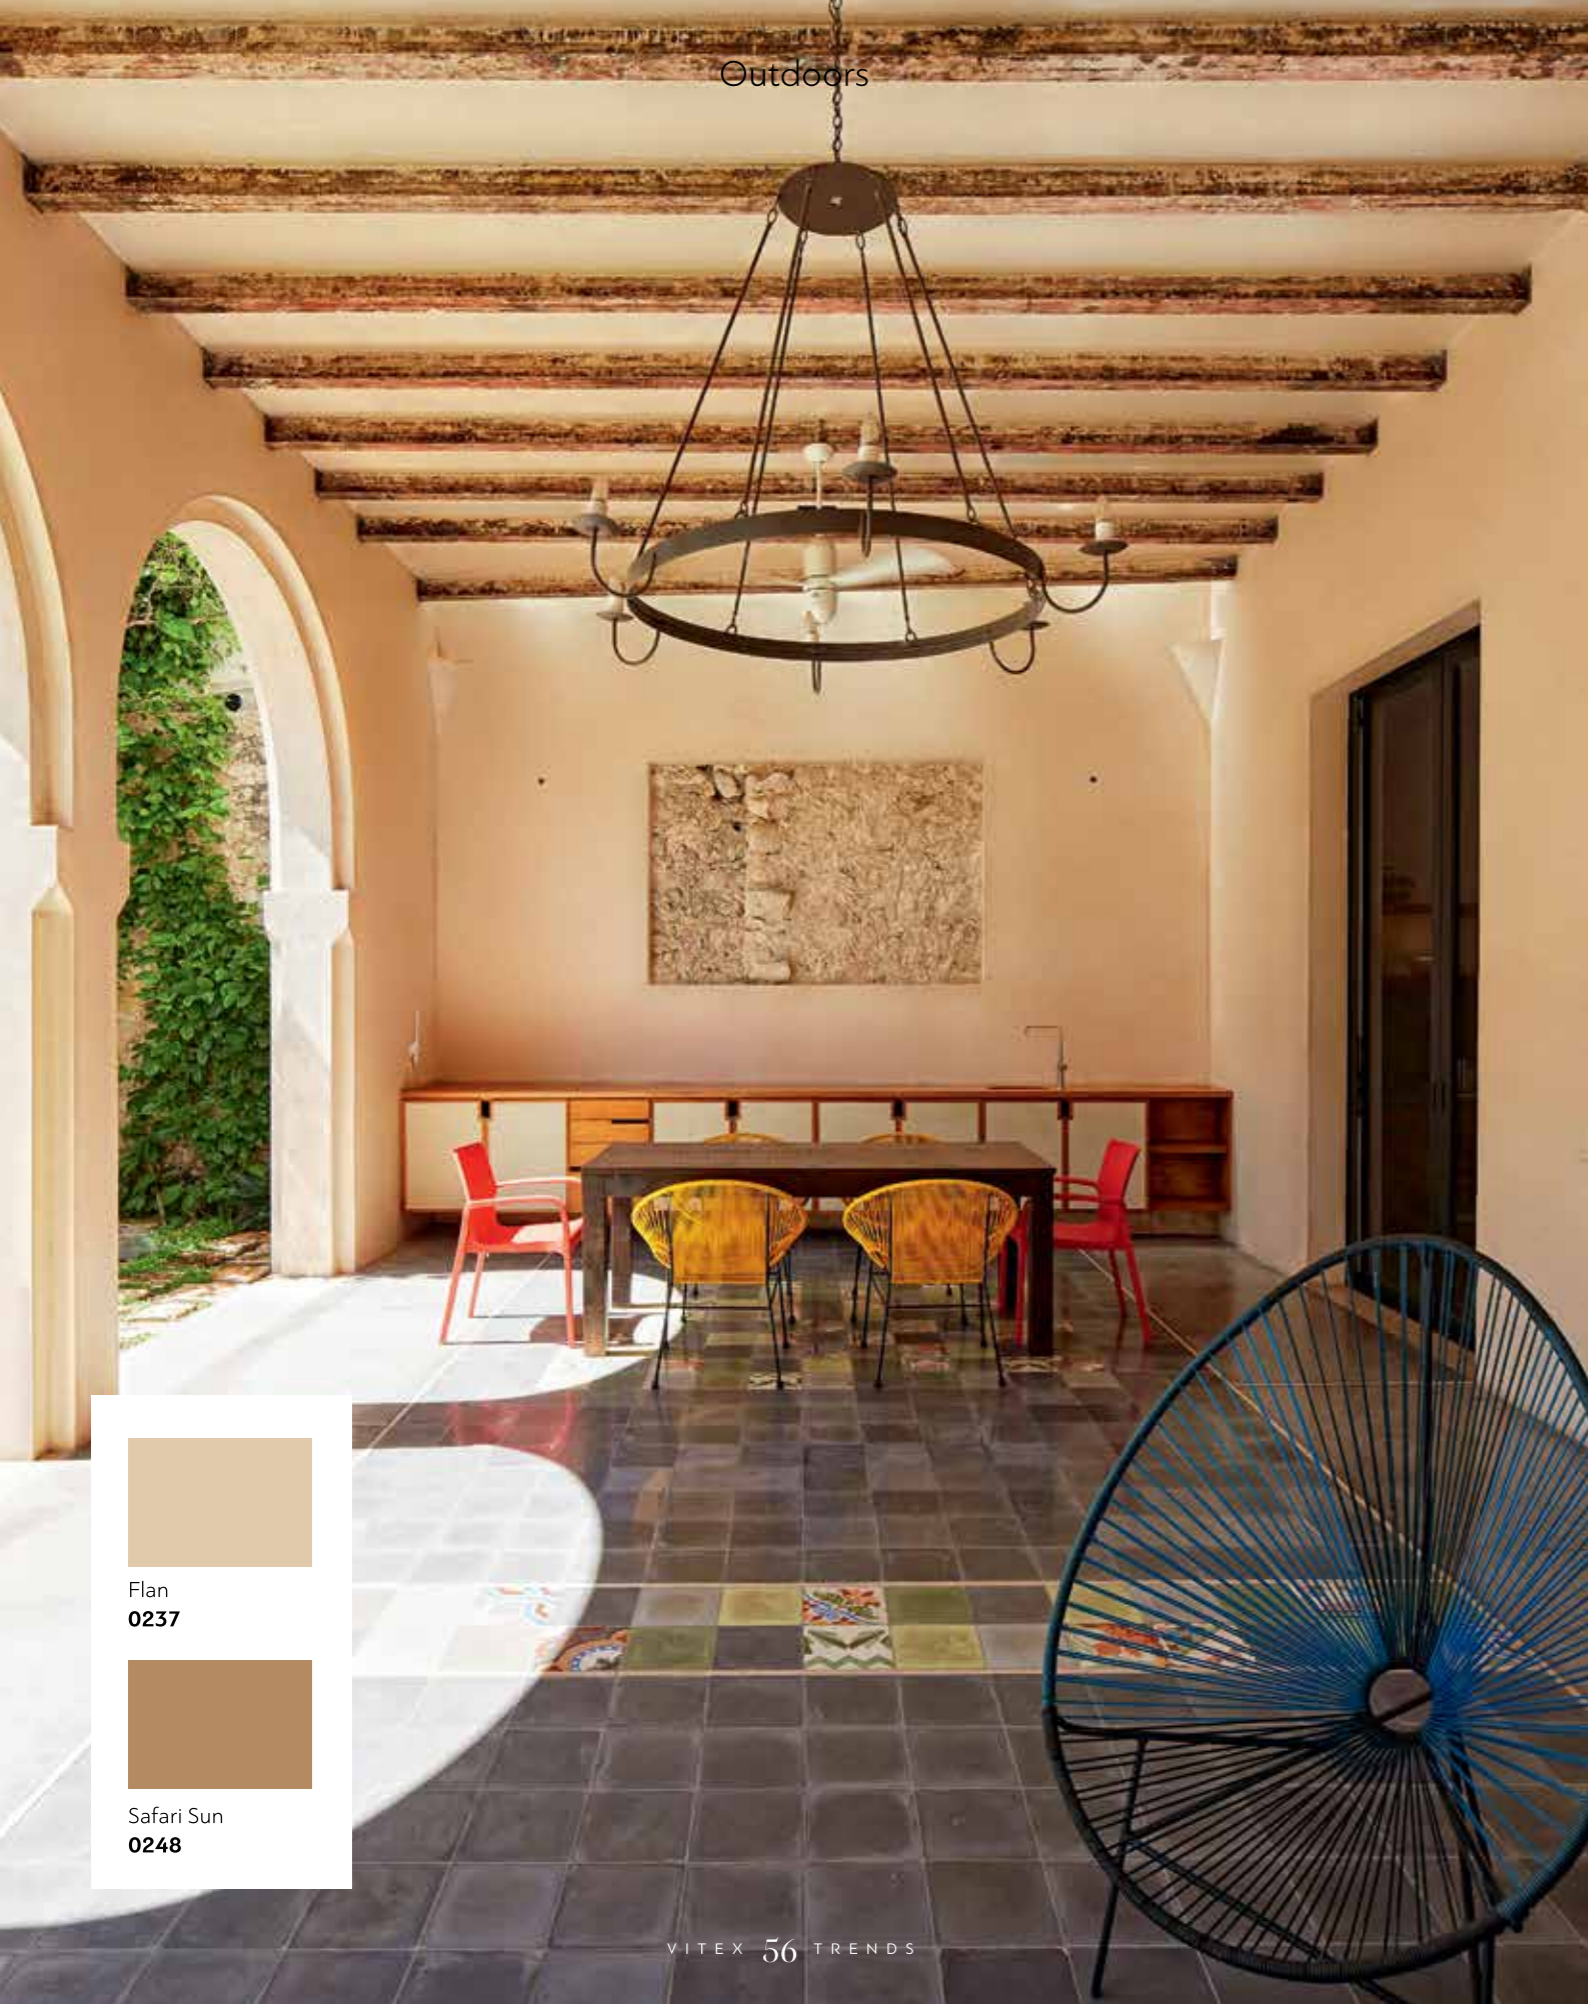

Outdoors

Flan
0237

Safari Sun
0248

LIFE IS OUTSIDE

FOR THE IDEAL COLOR FOR EXTERIORS, TAKE INTO ACCOUNT THE ENVIRONMENT, THE STYLE OF YOUR HOME AND THE CHARACTER OF THE NEIGHBORHOOD.

Hawaiian Cream
0860

A warm welcome
Warm yellow is friendly, exuding a precious intimacy.